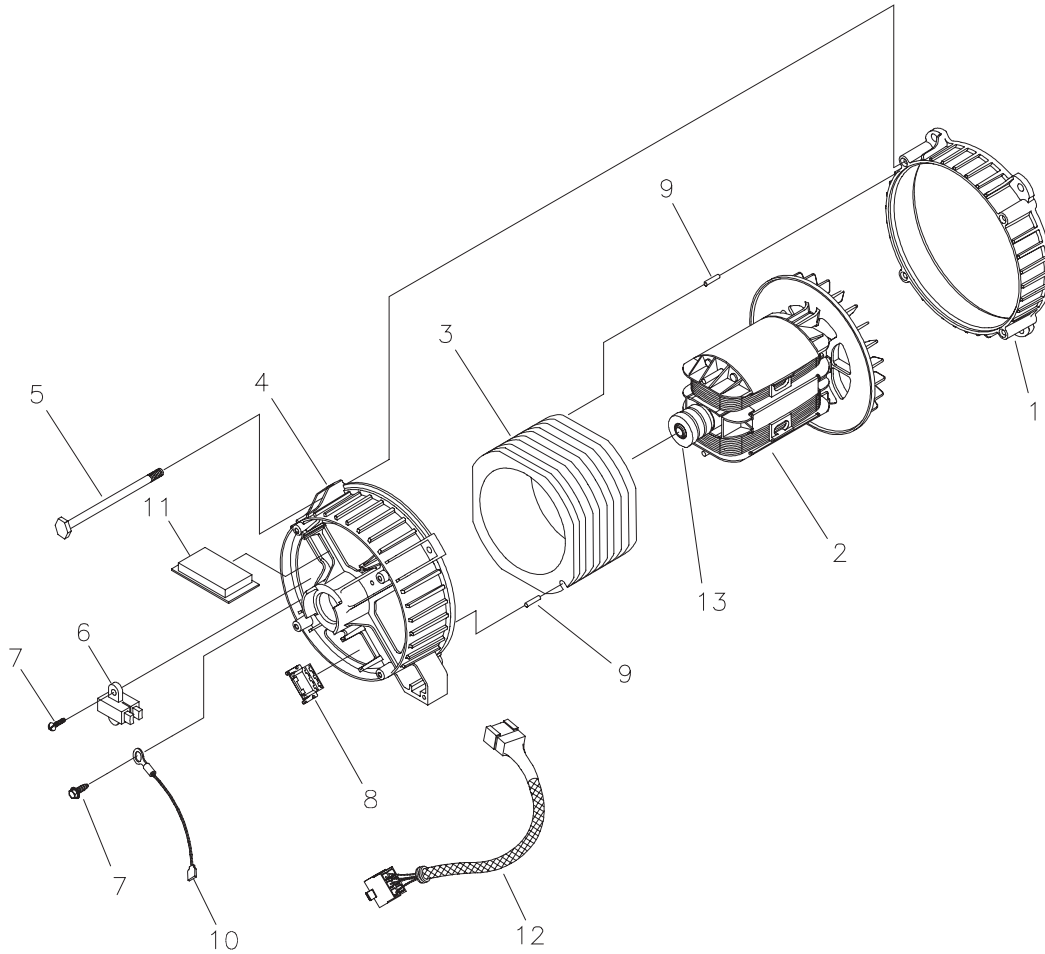

Parts Not Illustrated

MS3430	MANUAL, Engine, B&S
195529GS	MANUAL, Operator's
BB3061GS	BOTTLE, Oil
B4177GS	CHARGER, Battery
202180GS	DECAL, Family, CA EVP
195578GS	KIT, Decals Service

* - Items without part numbers are common fasteners and are available at your local hardware store.

§ - Contact Engine Manufacturer

EXPLODED VIEW AND PARTS LIST - ALTERNATOR

Item	Part #	Description
1	186059GS	ADAPTER, Mounting, Alternator
2	191876GS	ROTOR (Includes Item 13)
3	194006AGS	STATOR
4	186060GS	RBC, (with O-Ring, p/n 189197GS)
5	86308HGS	HHCS, M6 - 1.0 x 140 SEMS
6	66386GS	ASSY, Holder, Brush
7	66849GS	TAPTITE, M5 - 0.8 x 16
8	22694GS	RECEPTACLE, 6 pin
9	81917GS	PIN, Roll, 4mm x 10
10	193428AGS	ASSY, Wire, Ground
11	189769GS	REGULATOR, Voltage, AVR
12	194274GS	HARNESS, Wire, Power
13	65791GS	BEARING

EXPLODED VIEW AND PARTS LIST - CONTROL PANEL

Item	Part #	Description
1	195112GS	KIT, Control Panel Lid
2	191450GS	CONTROL PANEL, Compact
6	68759GS	OUTLET, 120V, 20Amp, Duplex
7	*	NUT, Palnut, 5/32
8	84198GS	CAP, Circuit Breaker
9	75207AGS	CIRCUIT BREAKER, 30A
10	43437GS	OUTLET, 120/240 Locking, 30A
11	*	NUT, Palnut, 3/16
12	*	PPPHS, M3- 0.5 x 18
13	93857GS	BAR, Retaining
14	188890GS	COVER, Back, Control Panel
15	82308GS	SCREW, Tapping, STC 3 x 18
16	22694GS	HOUSING, Receptacle
17	192241GS	SCREW, Tapping, 3.5 x 14
18	75207PGS	CIRCUIT BREAKER, 25A

* - Items without part numbers are common fasteners and are available at your local hardware store.

EXPLODED VIEW AND PARTS LIST - WHEEL KIT

Item	Part #	Description
1	*	WASHER, 5/8
2	B4966GS	WHEEL
3	191267GGS	AXLE
4	191265GS	E-RING
5	*	HHCS, M8 - 1.25 x 20
6	204536GS	ASSY, Support w/Mounts
9	67989GS	NUT, M8 - Flange Serrated